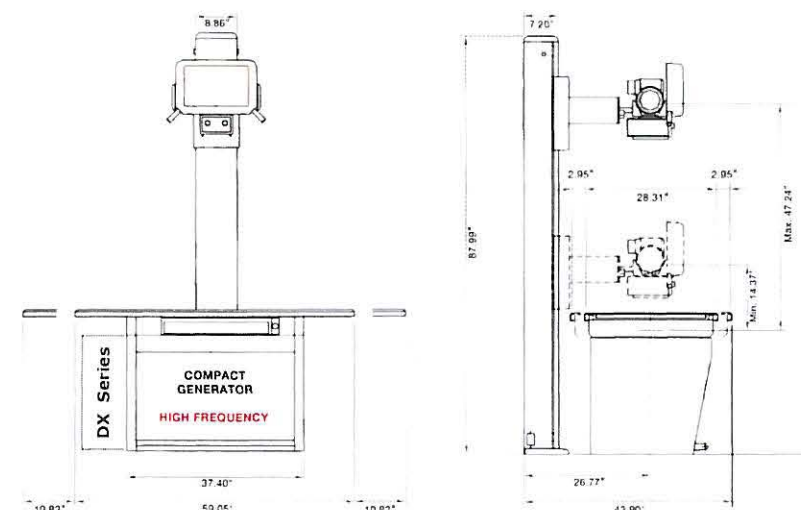

Measurements of primary system(s):

www.vetray.com

800.920.9525

Specifications subject to change without prior notice

by SEDECAL

All Star X-ray, Inc.
YOUR IMAGE IS OUR BUSINESS

(866) 381-4079
3029 East Randol Mill Road
Arlington, TX 76011
www.allstarxray.com